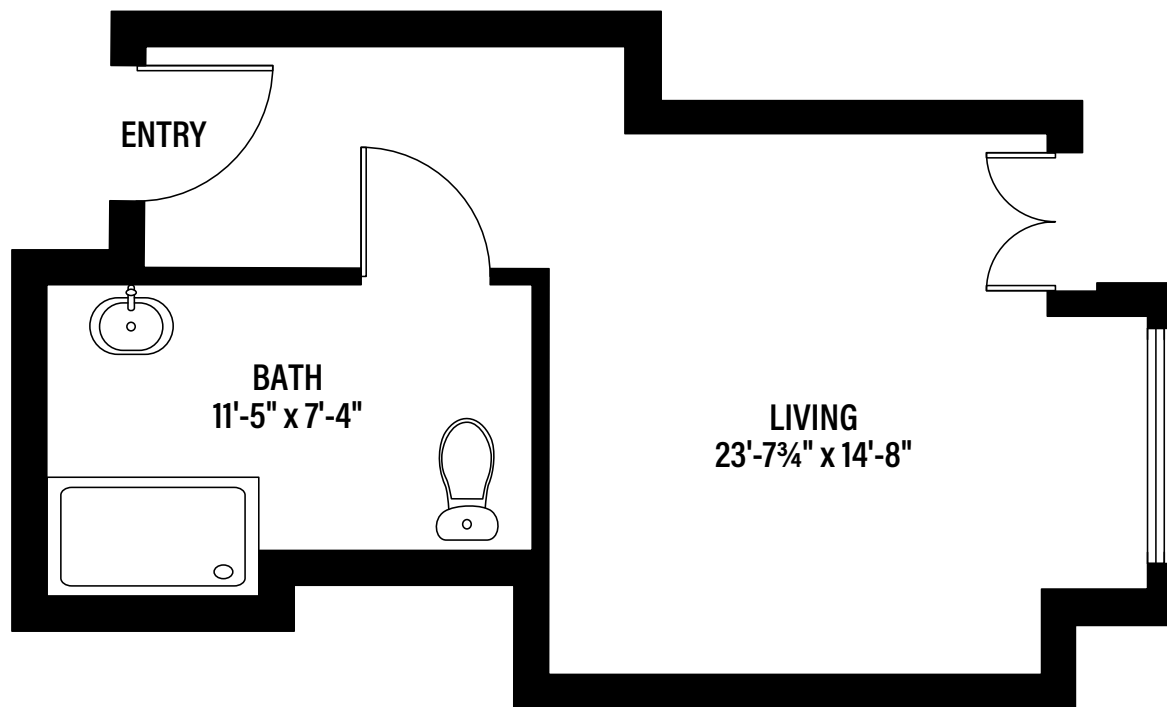

# THE PRIVATE STUDIO SUITE

MEMORY CARE  
Approx. 370 sq. ft.

Actual dimensions may vary slightly.