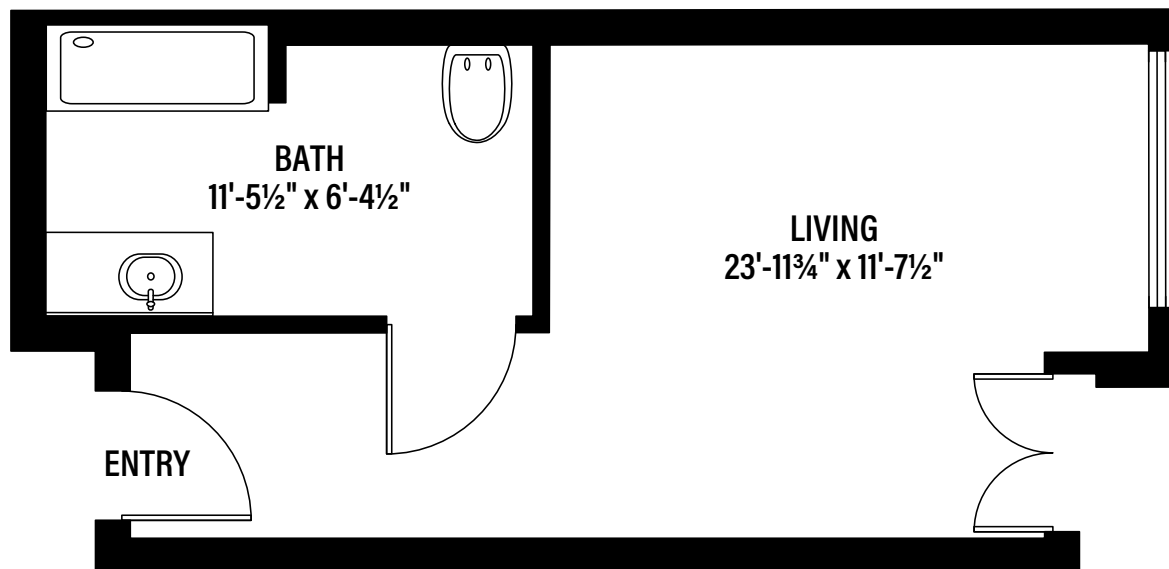

THE PRIVATE STUDIO SUITE

MEMORY CARE
Approx. 345 sq. ft.

Actual dimensions may vary slightly.