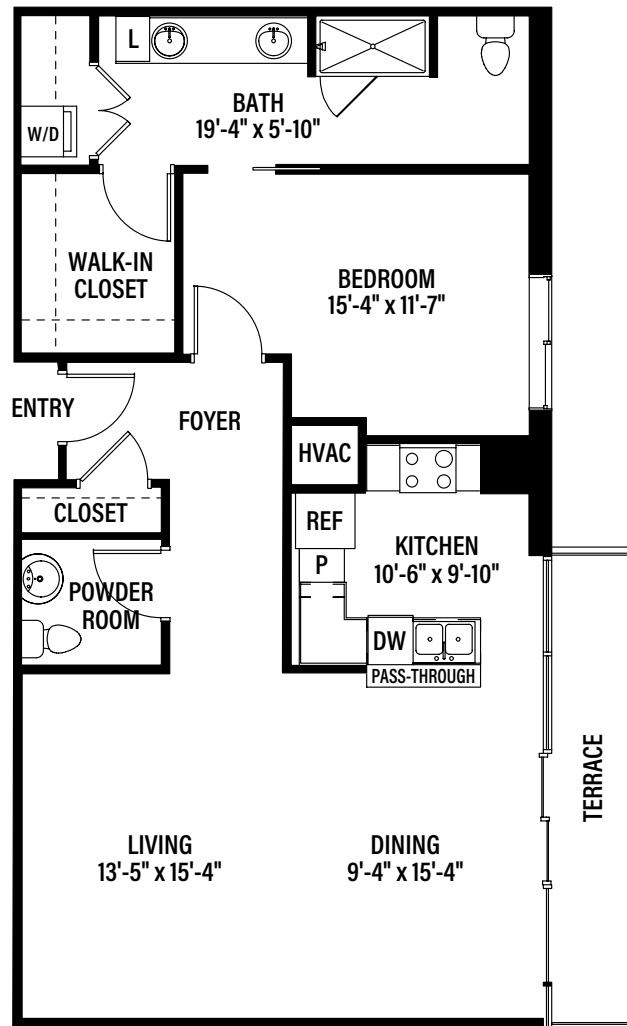

THE MARLOW

ONE BEDROOM, ONE-AND-A-HALF BATH

Approx. 1,001 sq. ft.

Actual dimensions may vary slightly.

THE
STAYTON
AT MUSEUM WAY · BY BUCKNER.

2501 Museum Way | Fort Worth, TX 76107 | TheStayton.com | 817-646-6199
LUXURY MEETS LIFE CARE AT THE STAYTON