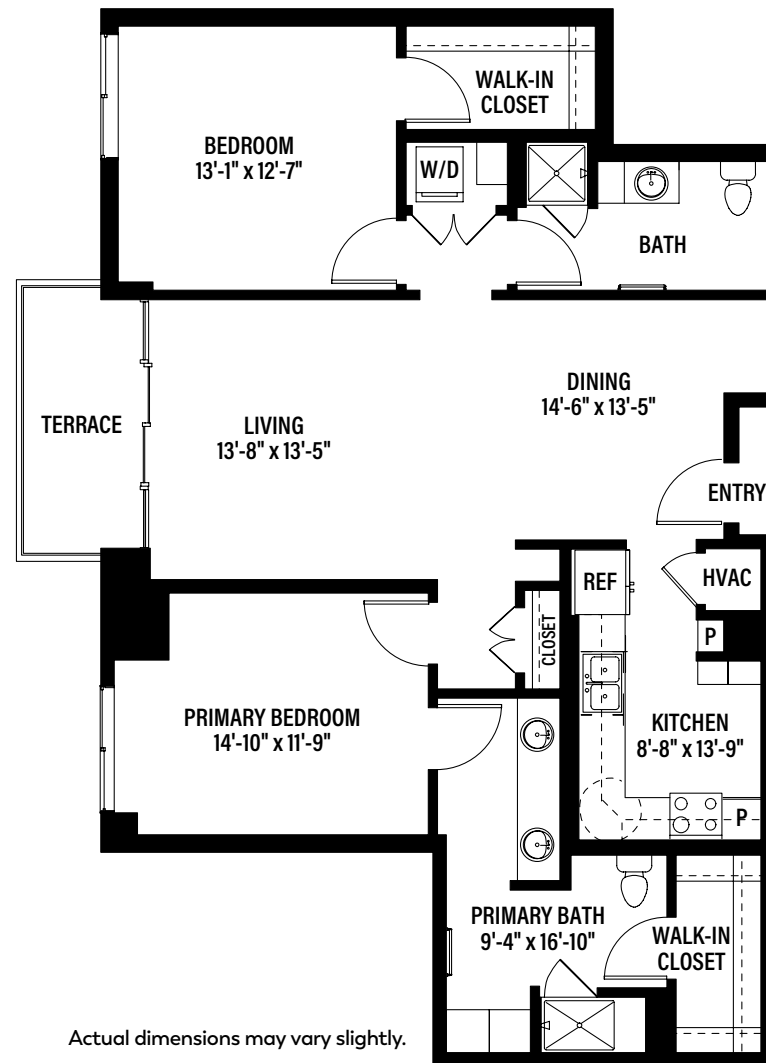

# THE BARTLETT

TWO BEDROOM, TWO BATH

Approx. 1,256 sq. ft.

Actual dimensions may vary slightly.

THE  
**STAYTON**  
AT MUSEUM WAY · BY BUCKNER.

2501 Museum Way | Fort Worth, TX 76107 | [TheStayton.com](http://TheStayton.com) | 817-646-6199