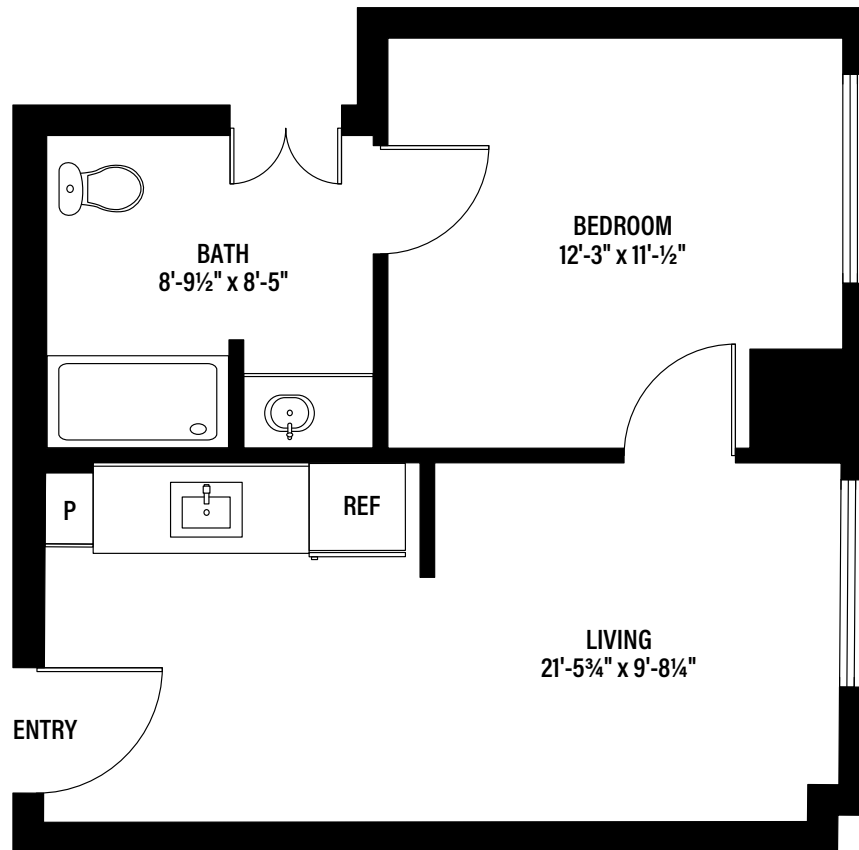

# ONE-BEDROOM TRADITIONAL

ASSISTED LIVING  
Approx. 495 sq. ft.

Actual dimensions may vary slightly.

THE  
**STAYTON**  
AT MUSEUM WAY · BY BUCKNER.

2501 Museum Way | Fort Worth, TX 76107 | [TheStayton.com](http://TheStayton.com) | 817-646-6199  
LUXURY MEETS LIFE CARE AT THE STAYTON