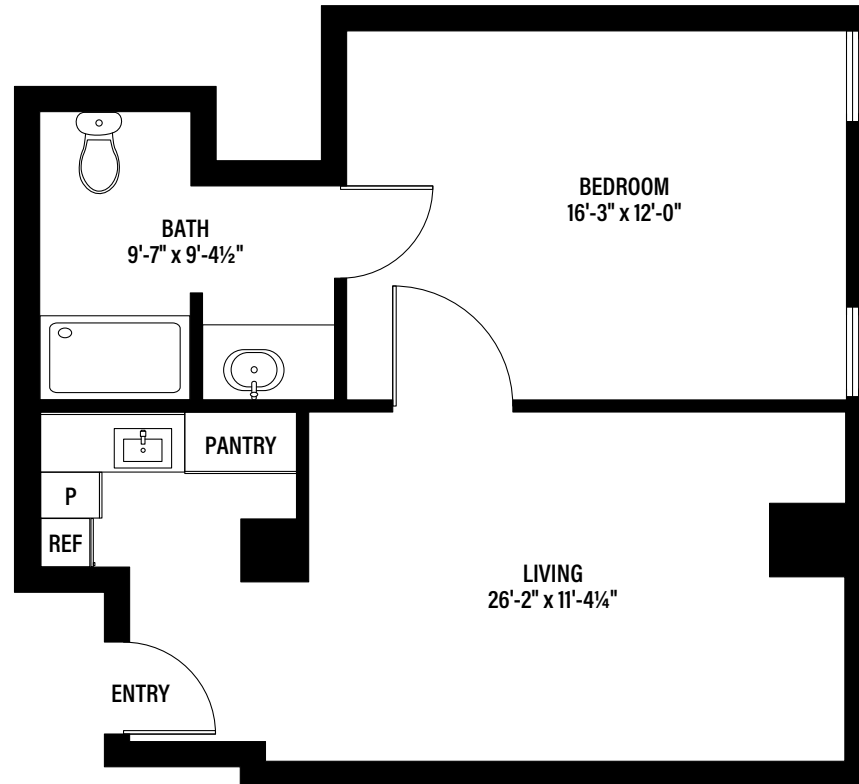

ONE-BEDROOM SELECT

ASSISTED LIVING
Approx. 649 sq. ft.

Actual dimensions may vary slightly.

THE
STAYTON
AT MUSEUM WAY · BY BUCKNER.

2501 Museum Way | Fort Worth, TX 76107 | TheStayton.com | 817-646-6199
LUXURY MEETS LIFE CARE AT THE STAYTON