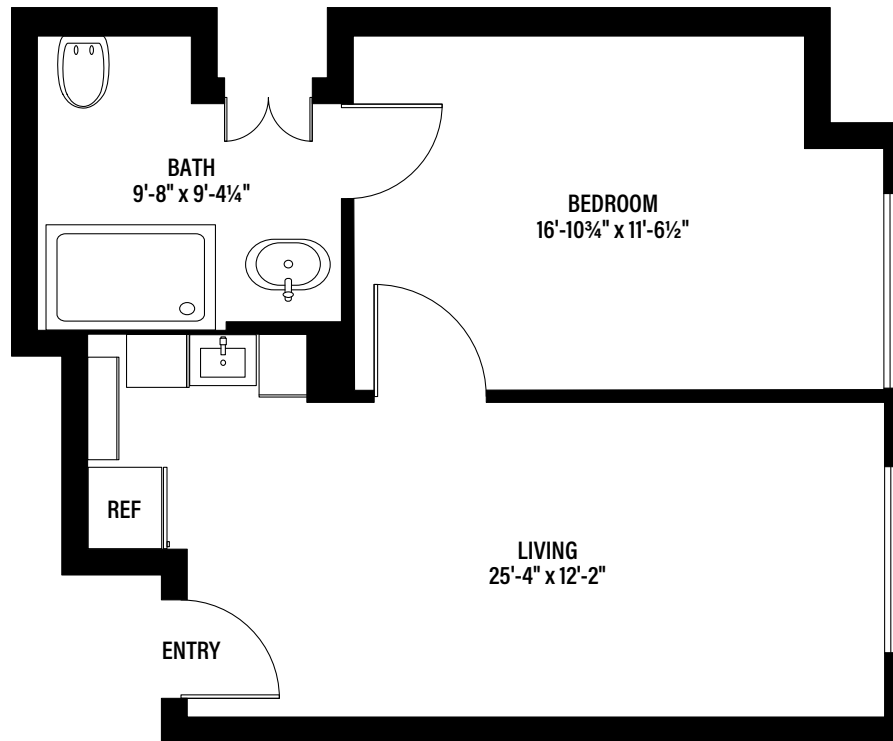

ONE-BEDROOM SELECT

ASSISTED LIVING

Approx. 615 sq. ft.

Actual dimensions may vary slightly.