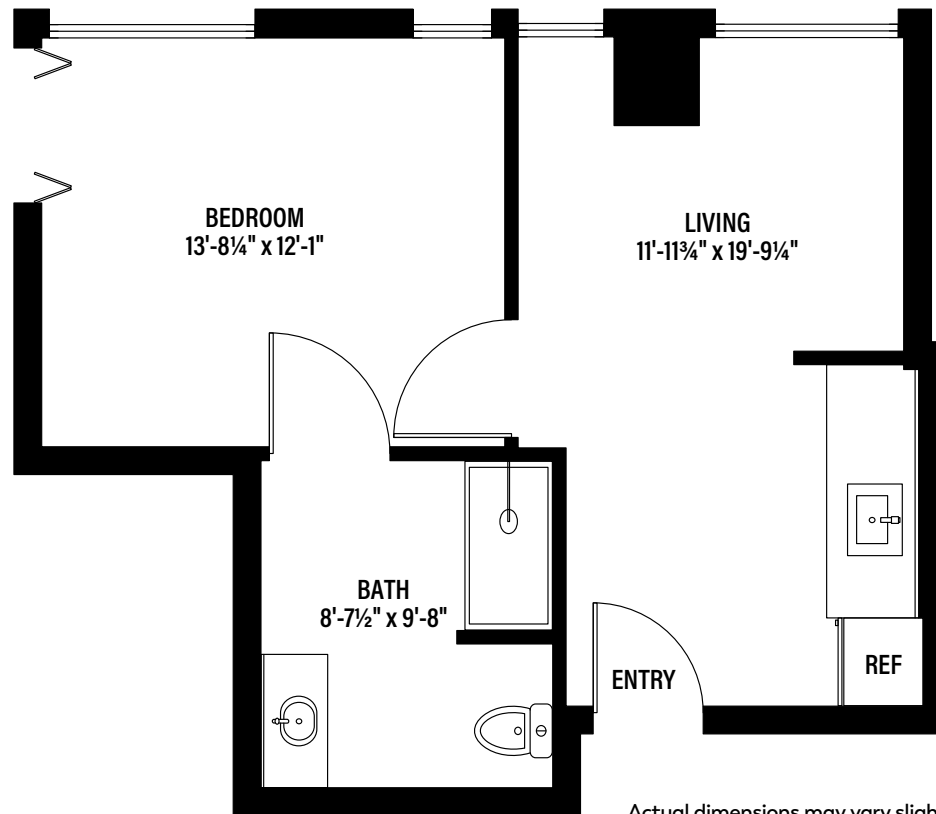

# ONE-BEDROOM DELUXE

ASSISTED LIVING

Approx. 560 sq. ft.

THE  
**STAYTON**  
AT MUSEUM WAY · BY BUCKNER.

2501 Museum Way | Fort Worth, TX 76107 | [TheStayton.com](http://TheStayton.com) | 817-646-6199

LUXURY MEETS LIFE CARE AT THE STAYTON